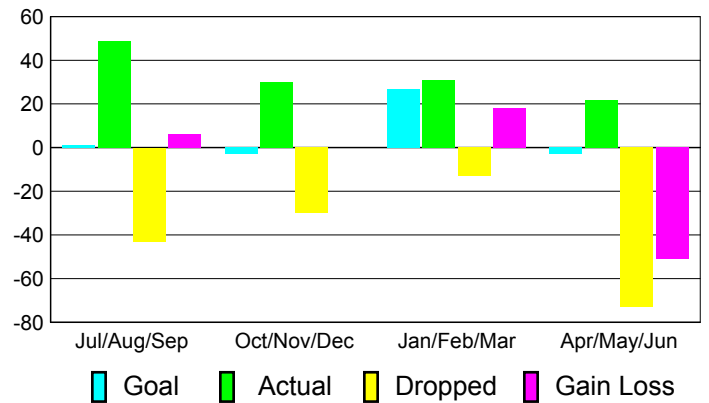

### Club Results 2010-2011

Goal, New, Dropped, Gain/Loss

## MEMBERSHIP

**Membership Results  
2010-2011**

**Membership  
2009-2010**

Month	Net Memb Goal	Actual New Memb	Actual Dropped Memb	Gain/Loss of Memb	Gain/Loss of Memb
Jul/Aug/Sep	1	49	-43	6	-4
Oct/Nov/Dec	-3	30	-30	0	-7
Jan/Feb/Mar	27	31	-13	18	13
Apr/May/June	-3	22	-73	-51	7
<b>Totals</b>	<b>22</b>	<b>132</b>	<b>-159</b>	<b>-27</b>	<b>9</b>

### Membership Results 2010-2011

Goal, New, Dropped, Gain/Loss

### Comparison of Club Gain/Loss

Current Year Compared to the Previous Year